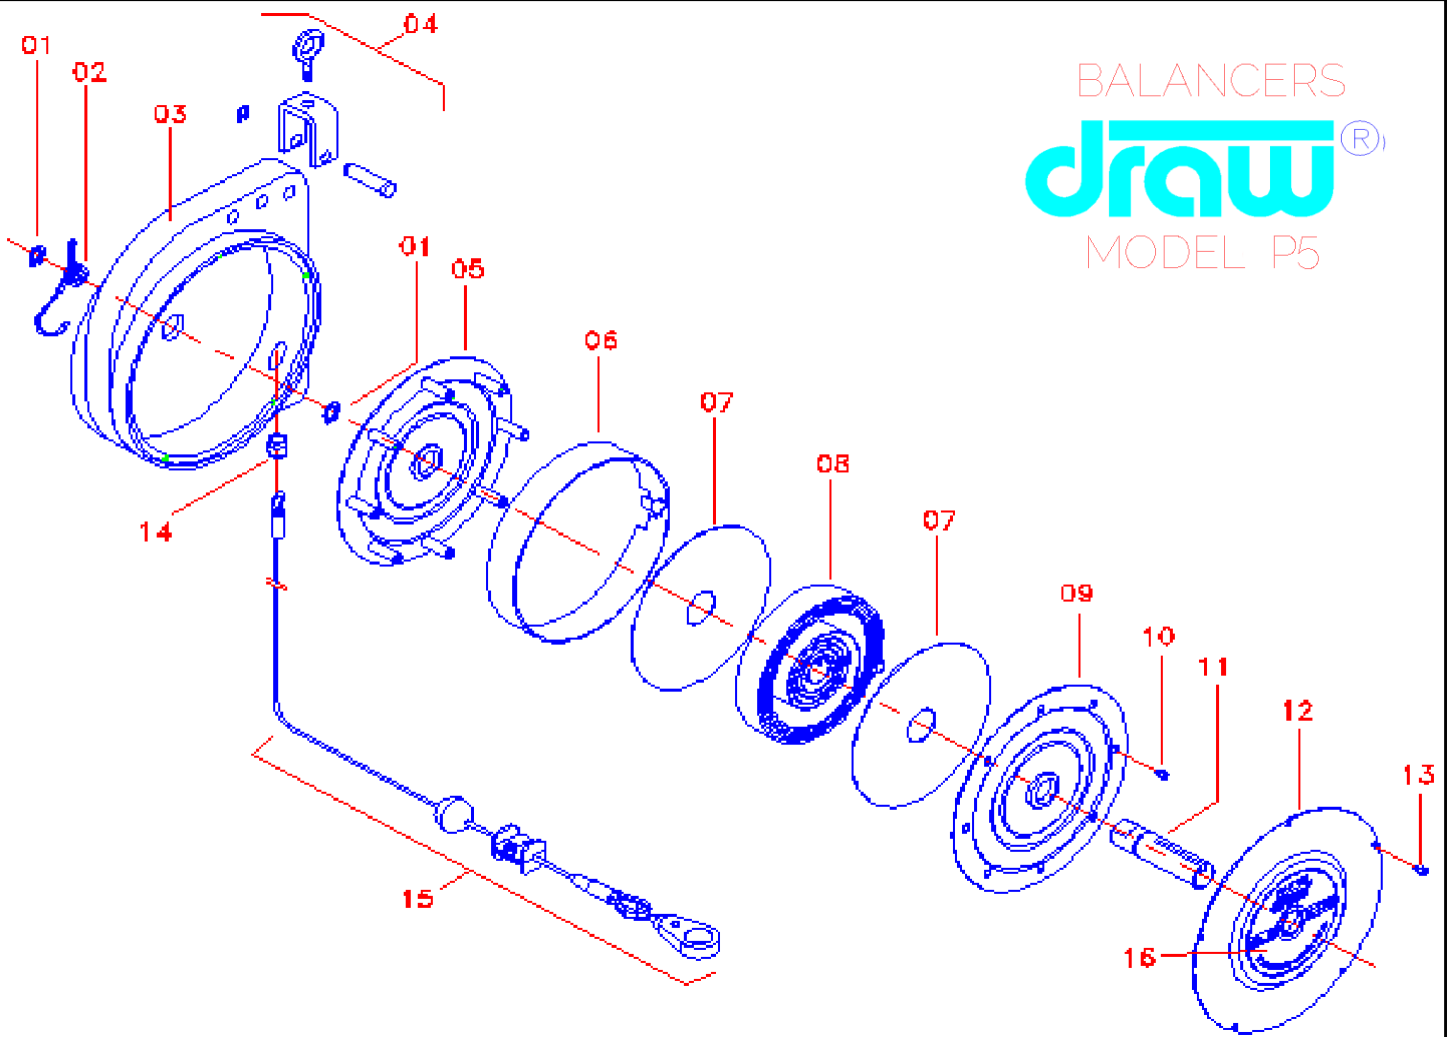

BALANCERS  
**draw**®  
 MODEL P5

ITEM	PART NUMBER	QUANTITY	DESCRIPTION
1	131101	02	ELASTIC RING
2	131102	01	RIGHT SPRING
3	130901	01	CASE
4	131104	01	COMPLETE SUPPORT
5	131002	01	REEL SIDE WITH SPACER
6	131003	01	REEL STRAP
7	131107	02	ANTI-NOISE DISC
8	130501	01	CENTRAL SPRING
9	131108	01	REEL STRAP
10	131109	08	REEL SCREW
11	130902	01	CENTRAL SPINDLE
12	130903	01	COVER
13	130904	05	COVER SCREW
14	131103	01	CASING BUSHING
15	131110	01	COMPLETE CABLE
16	130502	01	IDENTIFICATION TAG P-5