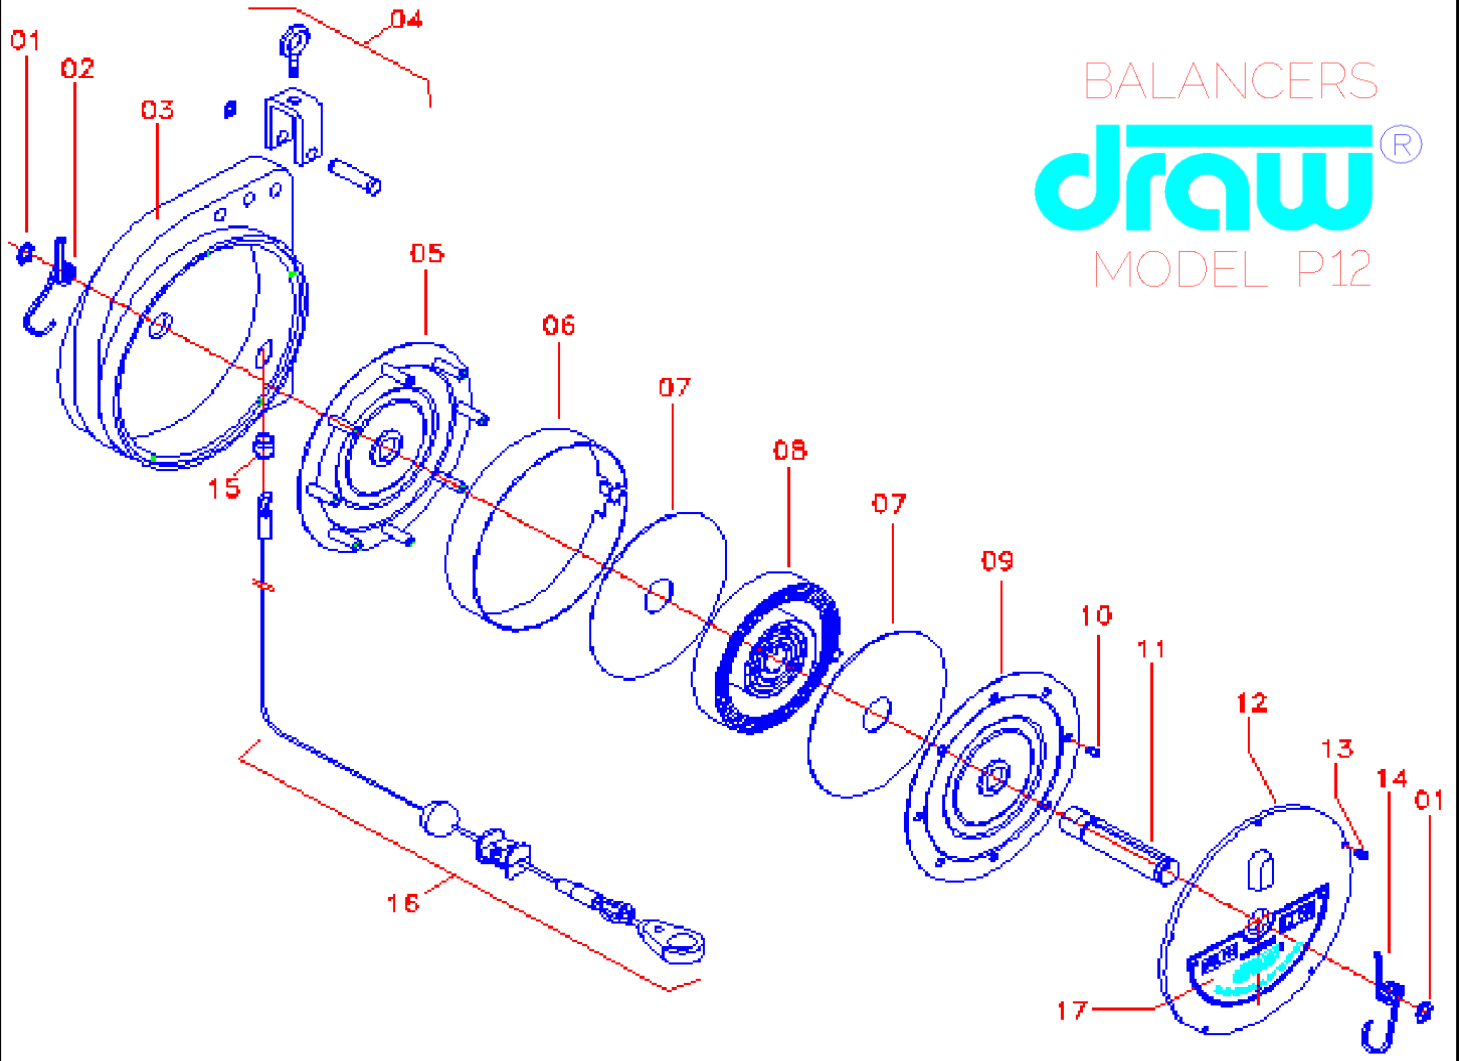

BALANCERS
draw®
 MODEL P12

ITEM	PART NUMBER	QUANTITY	DESCRIPTION
1	131101	02	ELASTIC RING
2	131102	01	RIGHT SPRING
3	130901	01	CASING
4	131104	01	COMPLETE CABLE
5	131304	01	REEL SIDE
6	131305	01	REEL STRAP
7	131107	02	ANTI-NOISE DISC
8	130801	01	CENTRAL SPRING
9	131108	01	REEL SIDE
10	131109	08	REEL SCREW
11	131201	01	CENTRAL SPINDLE
12	131202	01	COVER
13	131203	05	COVER SCREW
14	131204	01	LEFT SPRING
15	131103	01	CASING BUSHING
16	131110	01	COMPLETE CABLE
17	130802	01	IDENTIFICATION TAG P-12